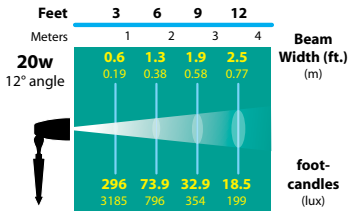

RXD-02 Cut Sheet 053112

BRASS & COPPER ONLY

DIRECTIONAL LIGHTS RXD-02 SERIES

TYPE

LIGHT DISTRIBUTIONS AND PHOTOMETRICS

FL-13W-FG

FL-13-BAB-FG

FL-13-ESX-FG