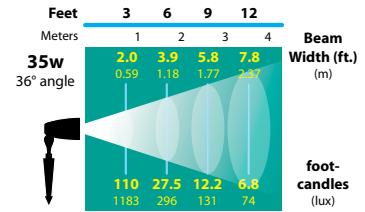

FL-15-FMW-ULTRA