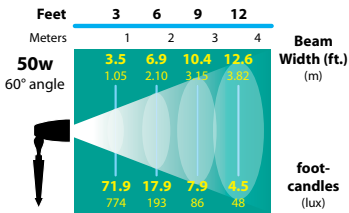

FL-10-VWFL-FG