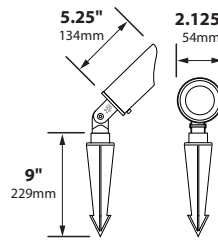

SOCKET: High temperature ceramic GU5.3 bi-pin with 250°C silicone lead wires

WIRING: Black 3 foot 18/2 zip cord from base of fixture (12v only)
 For 25 foot 16/2 fixture lead wire add -25F to catalog number.

CONNECTION: FA-05 Quick Connector (not supplied) from fixture to main cable
 (12/2, 10/2 or 8/2 only)

MOUNTING: FA-03 black 9" ABS stake threaded 1/2" NPS

FINISH: Copper - Unfinished only

Aluminum - Black texture polyester powder coat. Optional finishes available

ORDERING INFORMATION

CATALOG NO.	DESCRIPTION	LAMP	SHIP WEIGHT
RXD-02-COP	Copper Bullet	20w MR16 FL(BAB)	3.0 lbs.
RXD-02-BLT	Aluminum Bullet	20w MR16 FL(BAB)	3.0 lbs.

LAMP AND STAKE **INSTALLED** TO SAVE YOU TIME AND MONEY