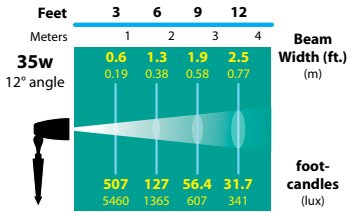

FL-15-FMT-FG