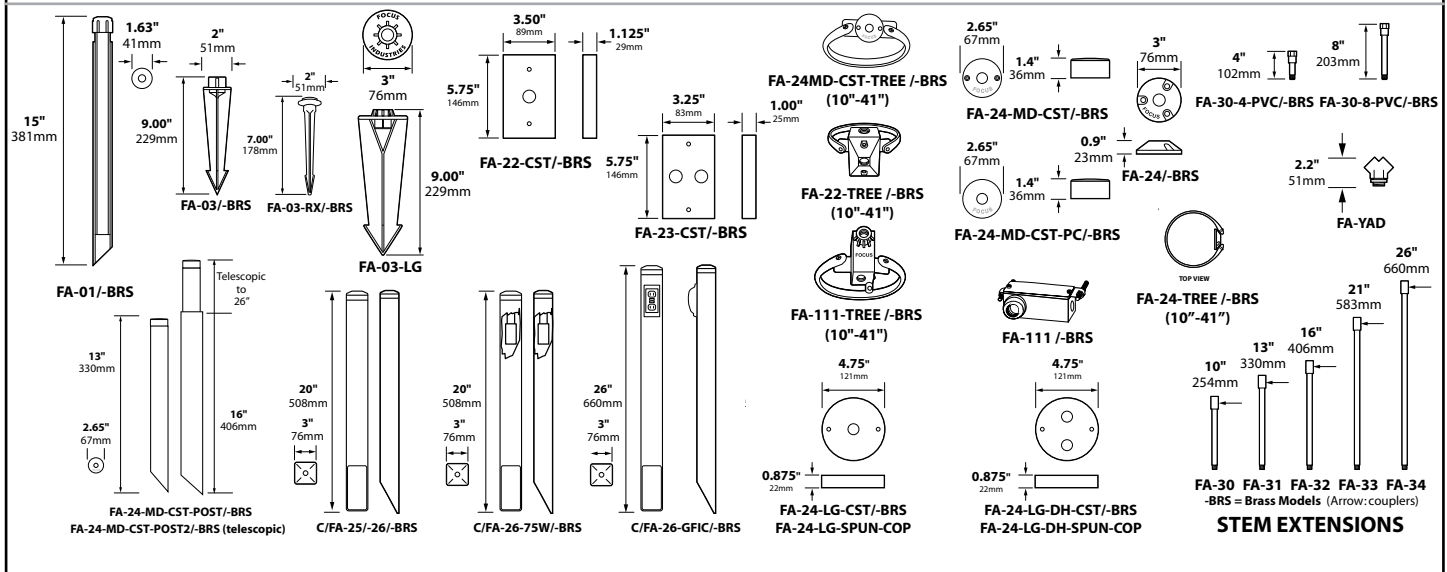

MOUNTING ACCESSORIES

BEAM/GLARE CONTROL ACCESSORIES

- FA-08-21 Round 1/4" Hex Cell Louver
- FA-11-33-BLUE Blue Tempered Glass Lens
- FA-11-33-GREEN Green Tempered Glass Lens
- FA-11-33-AMBER Amber Tempered Glass Lens
- FA-11-33-RED Red Tempered Glass Lens
- FA-98-02 Linear Spread Tempered Glass Lens
- FA-104-SB Wide Spread Sandblasted Glass Lens Softener

**MR11 & MR8 MODELS
AVAILABLE IN COPPER**
SEE RXD-03 & -04
CUT SHEET

JOB INFORMATION

Type: _____ Date: _____

Job Name: _____

Cat. No.: _____

Lamp(s): _____

Specifier: _____

Contractor: _____

Notes: _____

FOCUS INDUSTRIES INC.®
25301 COMMERCIAL CENTRE DRIVE
LAKE FOREST, CA 92630
www.focusindustries.com
sales@focusindustries.com
(949) 830-1350 • FAX (949) 830-3390

Black Texture (Standard)	Antique Verde	Bronze Texture	Camel	White Texture	Hunter Texture	Rust	Weathered Iron	Weathered Brown	Stucco	Rubbed Verde	Chrome Powder	Terra Cotta	Acid Rust	Acid Verde	Black Acid Treatment
-BLT	-ATV	-BRT	-CAM	-WTX	-HTX	-RST	-WIR	-WBR	-STU	-RBV	-CPR	-TRC	-BAR/CAR	-BAV/CAV	-BAT

RXD-02 Cut Sheet 053112

BRASS & COPPER ONLY