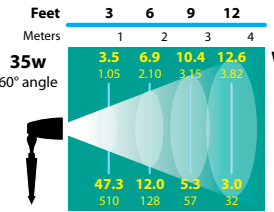

FL-15-FMW-60-FG