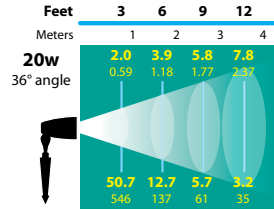

RXD-02 Cut Sheet 053112

BRASS & COPPER ONLY

DIRECTIONAL LIGHTS RXD-02 SERIES

TYPE

LIGHT DISTRIBUTIONS AND PHOTOMETRICS

FL-13W-FG

FL-13-BAB-FG

FL-13-ESX-FG