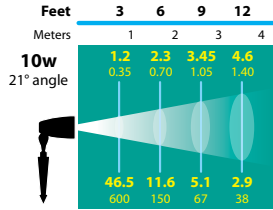

RXD-02 Cut Sheet 053112

BRASS & COPPER ONLY

DIRECTIONAL LIGHTS RXD-02 SERIES

TYPE

LIGHT DISTRIBUTIONS AND PHOTOMETRICS

FL-13W-FG

FL-13-BAB-FG

FL-13-ESX-FG