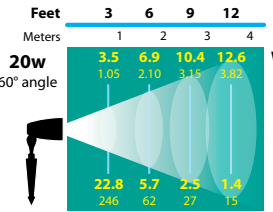

RXD-02 Cut Sheet 053112

BRASS & COPPER ONLY

DIRECTIONAL LIGHTS RXD-02 SERIES

TYPE

LIGHT DISTRIBUTIONS AND PHOTOMETRICS

FL-13W-FG

FL-13-BAB-FG

FL-13-ESX-FG